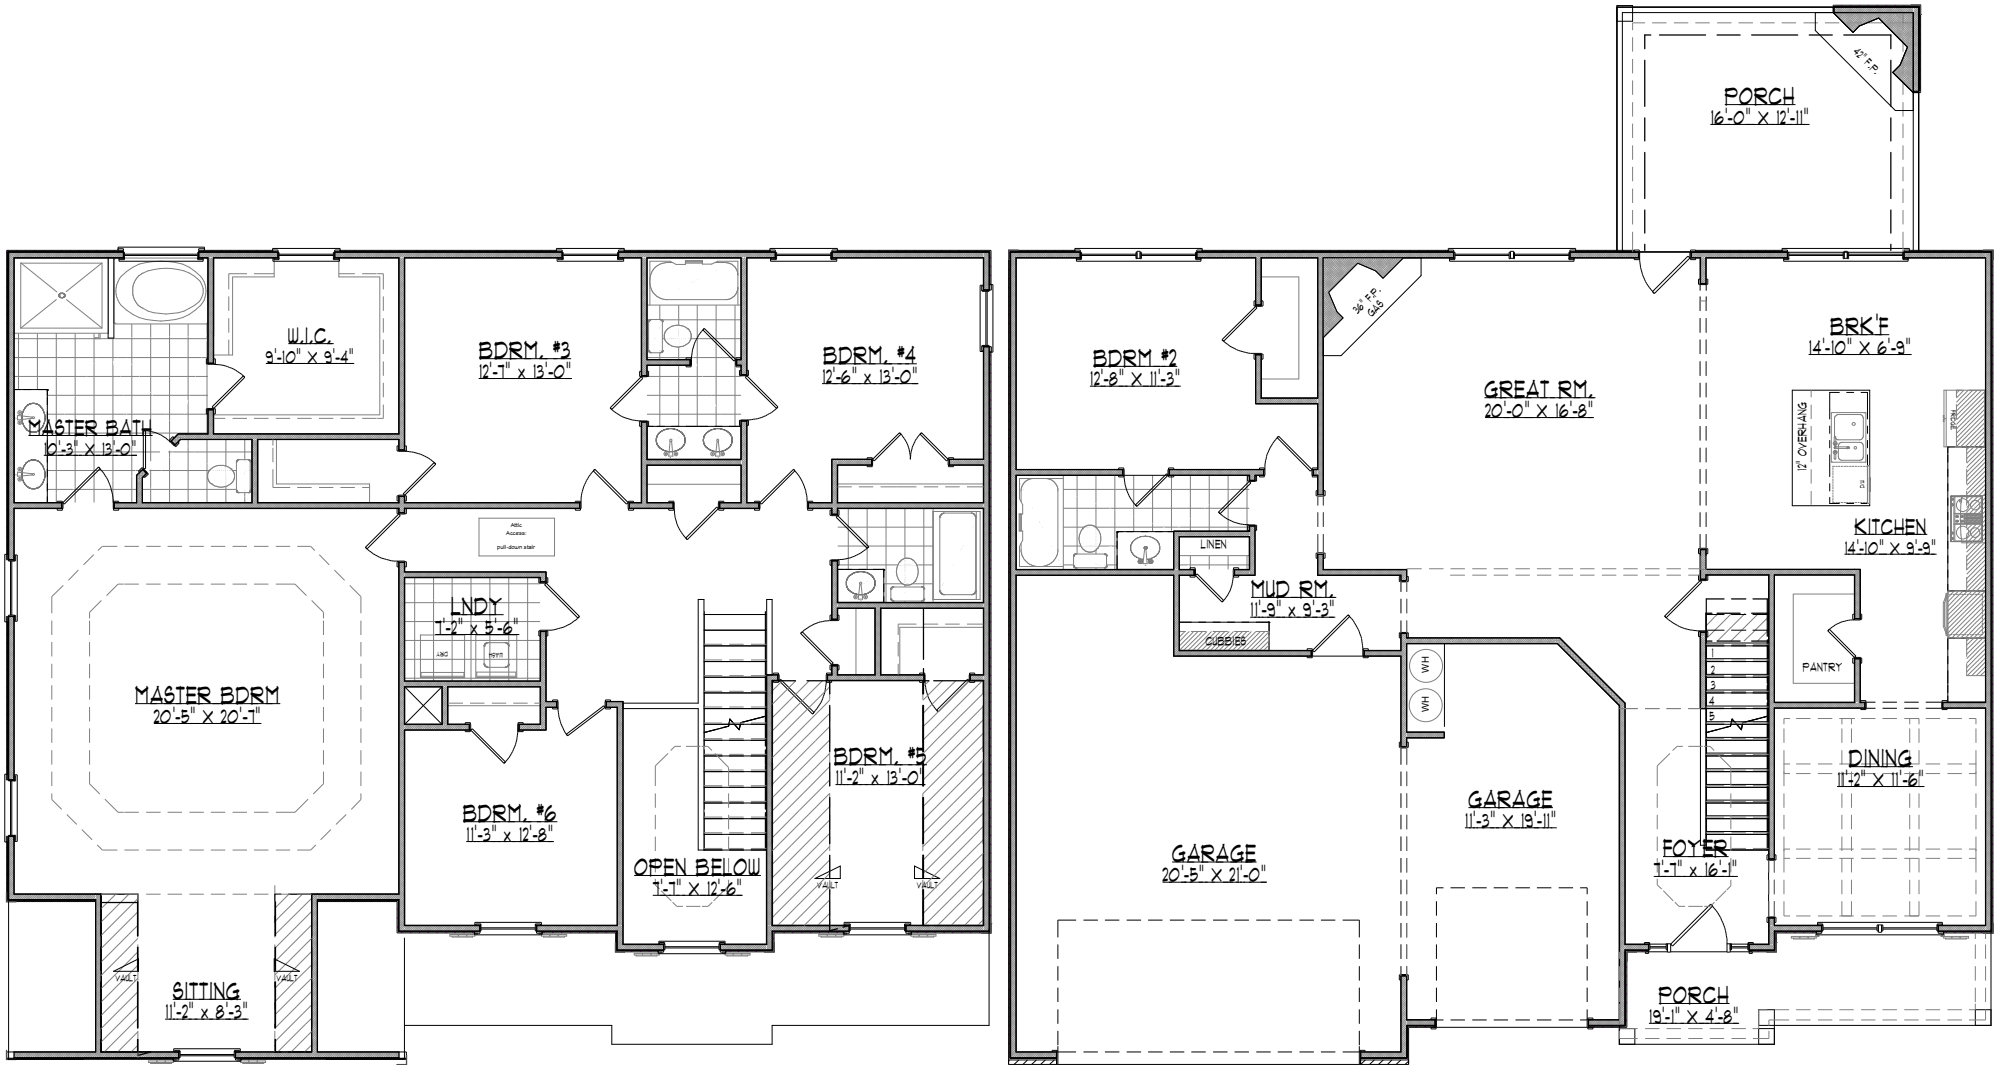

All Renderings include some options and all plans are subject to change

"The Cedar 3"

6 BEDROOMS 3233 SQFT
4 BATHS

Crawford Creek HomeBuilders

**CRAWFORD CREEK
HOMEBUILDERS**

"The Cedar 3"
SECOND FLOORPLAN

"The Cedar 3"
FIRST FLOORPLAN

All Renderings include some options and all plans are subject to change

"The Cedar 3"

Optional Basement

7 BEDROOMS 4462 SQFT

5 BATHS

All Renderings include some options and all plans are subject to change