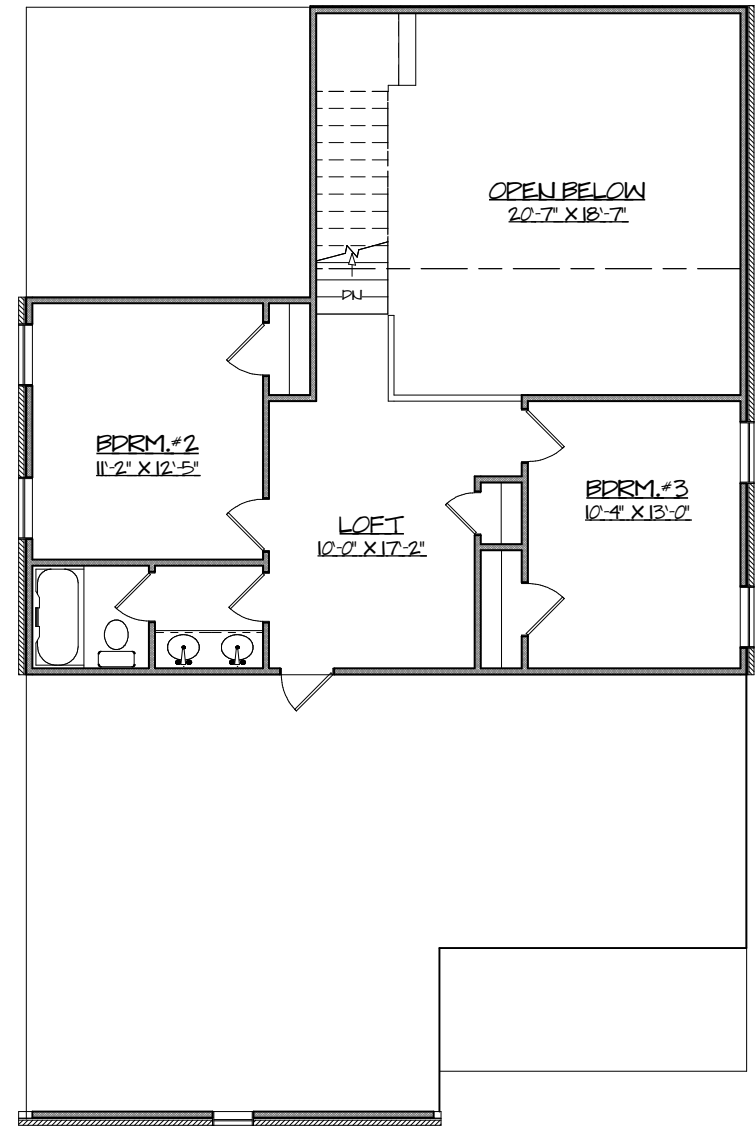

"The Cottage"

3 BEDROOMS
2.5 BATHS

1951 SQFT

Crawford Creek HomeBuilders

CRAWFORD CREEK
HOMEBUILDERS

"The Cottage"
FIRST FLOORPLAN

"The Cottage"
SECOND FLOORPLAN

All Renderings include some options and all plans are subject to change