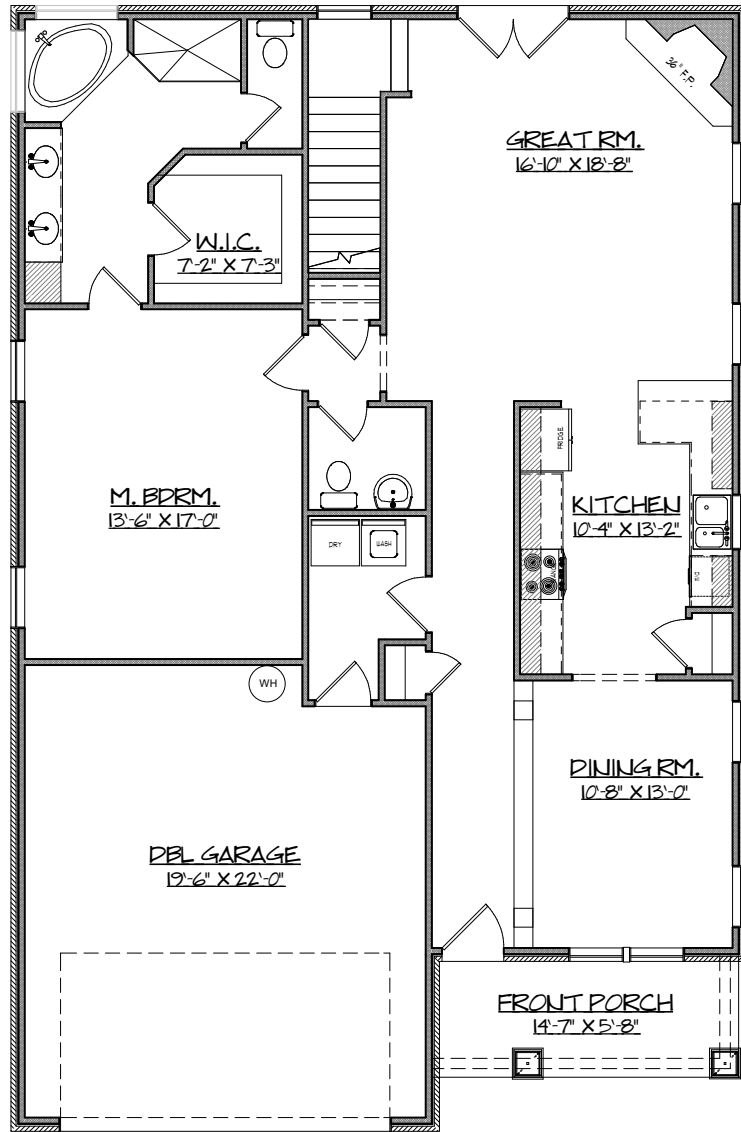

"The Cottage"

3 BEDROOMS
2.5 BATHS

1951 SQFT

Crawford Creek HomeBuilders

CRAWFORD CREEK
HOMEBUILDERS

"The Cottage"
FIRST FLOORPLAN

"The Cottage"
SECOND FLOORPLAN

All Renderings include some options and all plans are subject to change