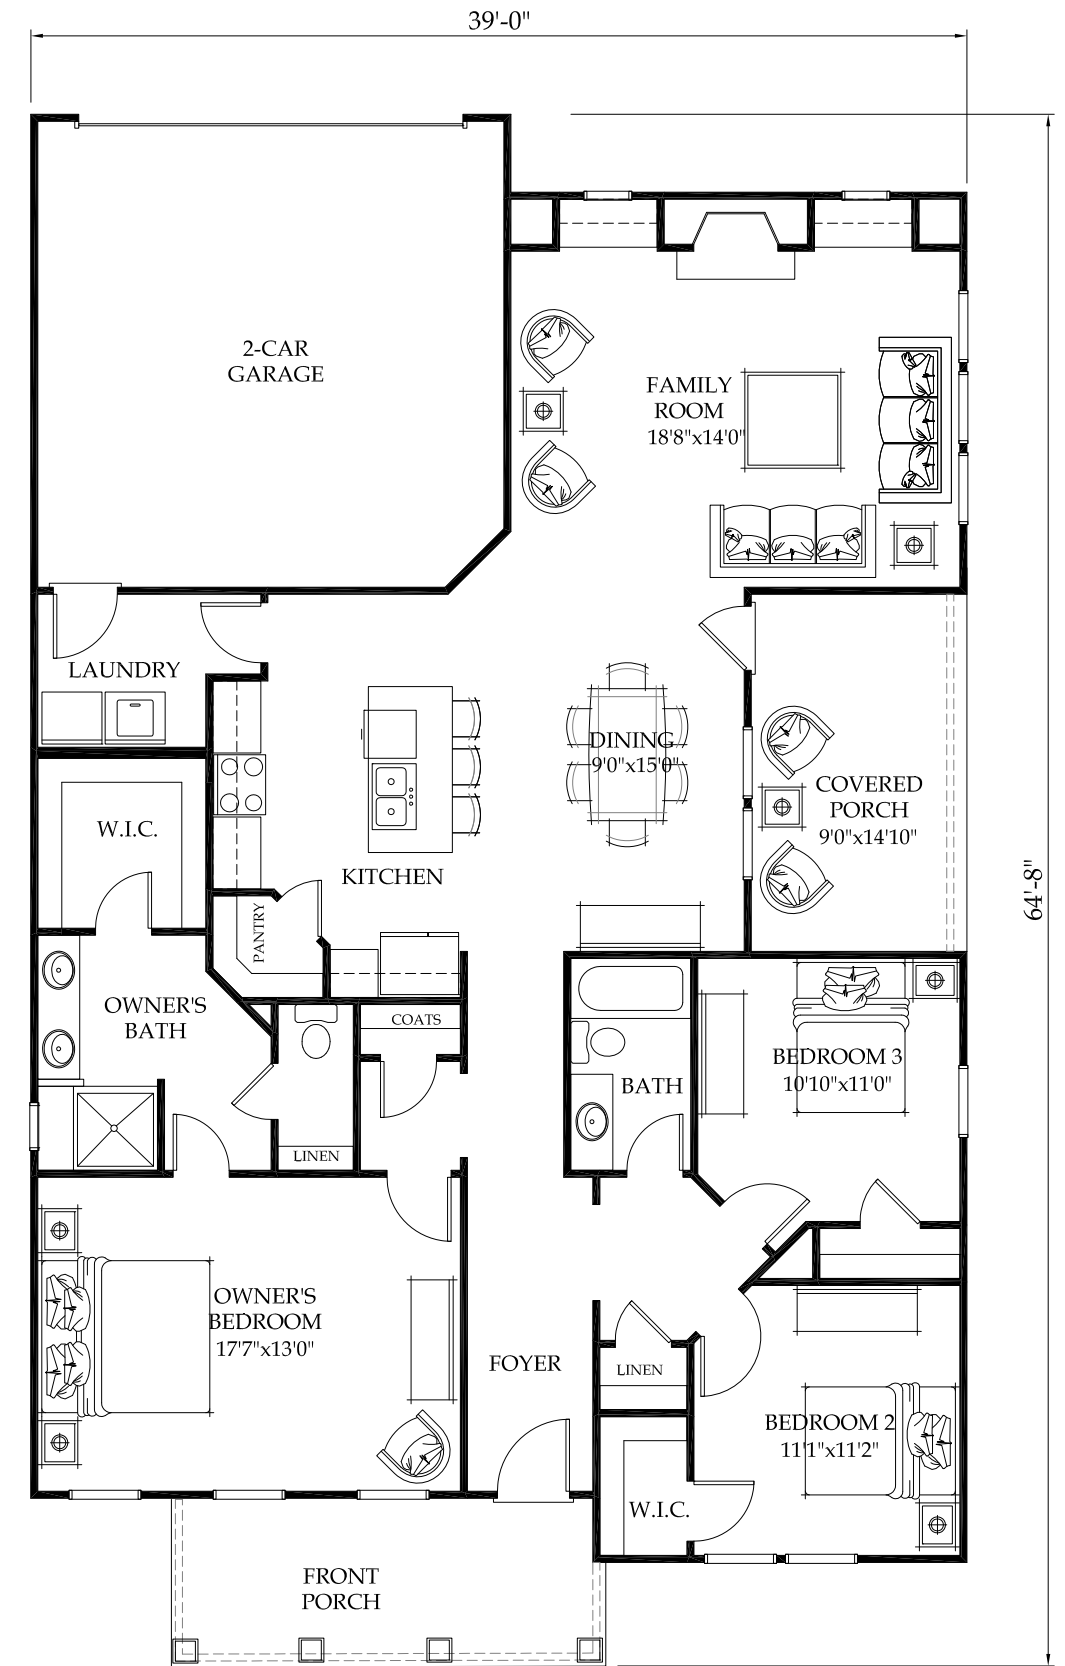

Front Elevation

1st. Floor Plan

THG - 1685 sf