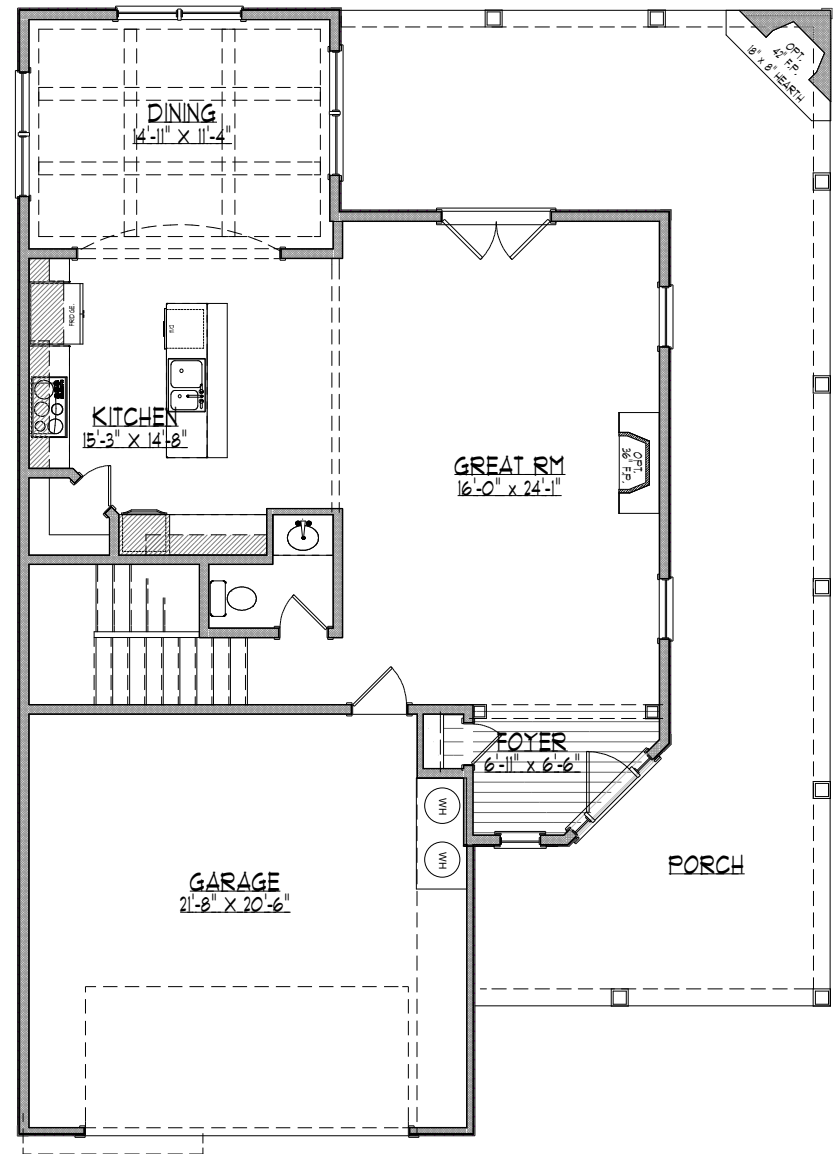

"The Presleigh 3"

5 BEDROOMS 2967 SQFT
3-1/2 BATHS

SHOWN WITH OPTIONAL WRAP AROUND PORCH

Crawford Creek HomeBuilders

CRAWFORD CREEK
HOMEBUILDERS

"The Presleigh 3 "
SECOND FLOORPLAN

"The Presleigh 3 "
FIRST FLOORPLAN

SHOWN WITH OPTIONAL WRAP AROUND PORCH

All Renderings include some options and all plans are subject to change

"The Presleigh 3 "
THIRD FLOOR PLAN