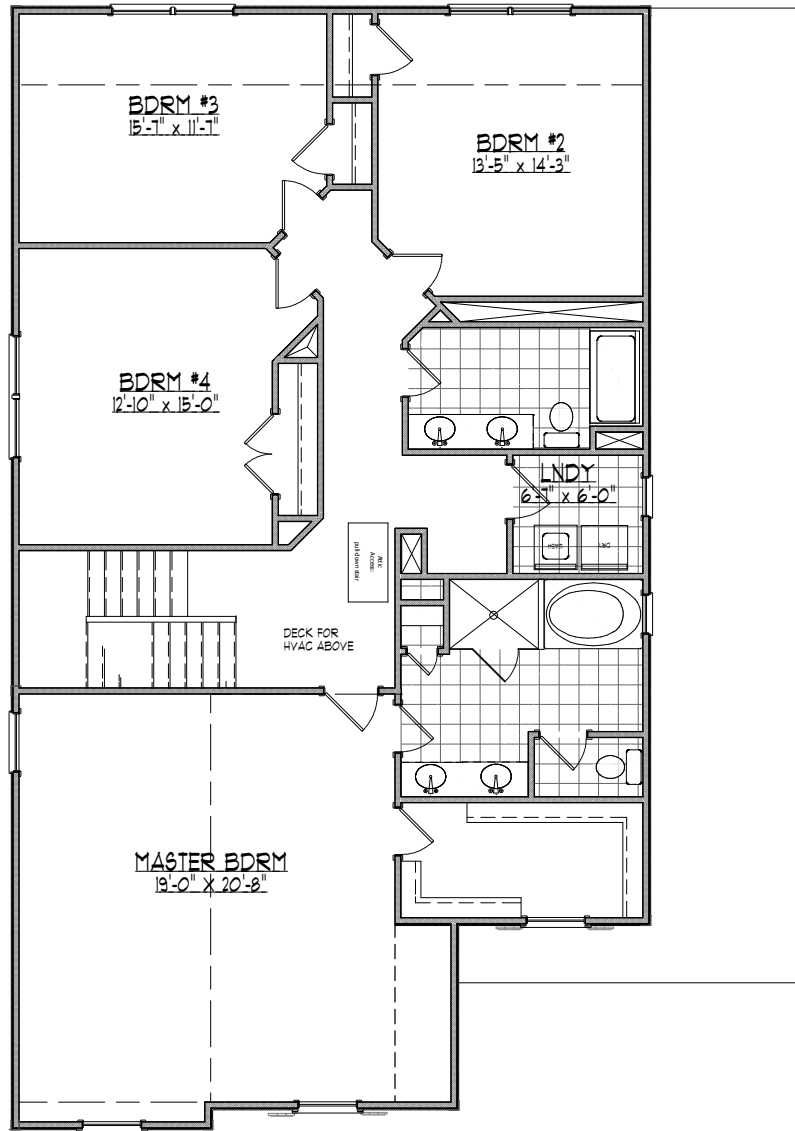

"The Presleigh 3"

5 BEDROOMS 2967 SQFT
3-1/2 BATHS

SHOWN WITH OPTIONAL WRAP AROUND PORCH

Crawford Creek HomeBuilders

CRAWFORD CREEK
HOMEBUILDERS

"The Presleigh 3 "
SECOND FLOORPLAN

"The Presleigh 3 "
FIRST FLOORPLAN

SHOWN WITH OPTIONAL WRAP AROUND PORCH

All Renderings include some options and all plans are subject to change

"The Presleigh 3 "
THIRD FLOOR PLAN