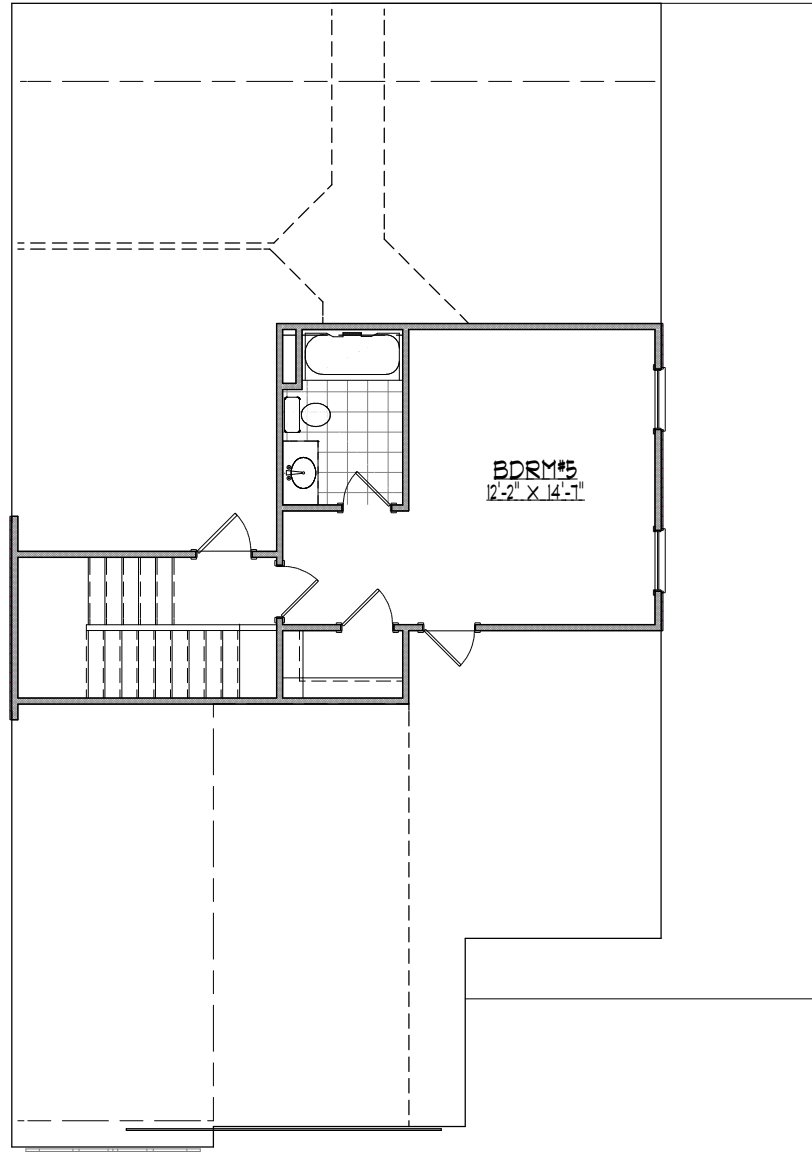

"The Presleigh 3"

5 BEDROOMS 2967 SQFT
3-1/2 BATHS

SHOWN WITH OPTIONAL WRAP AROUND PORCH

Crawford Creek HomeBuilders

CRAWFORD CREEK
HOMEBUILDERS

"The Presleigh 3 "
SECOND FLOORPLAN

"The Presleigh 3 "
FIRST FLOORPLAN

SHOWN WITH OPTIONAL WRAP AROUND PORCH

All Renderings include some options and all plans are subject to change

"The Presleigh 3 "
THIRD FLOOR PLAN