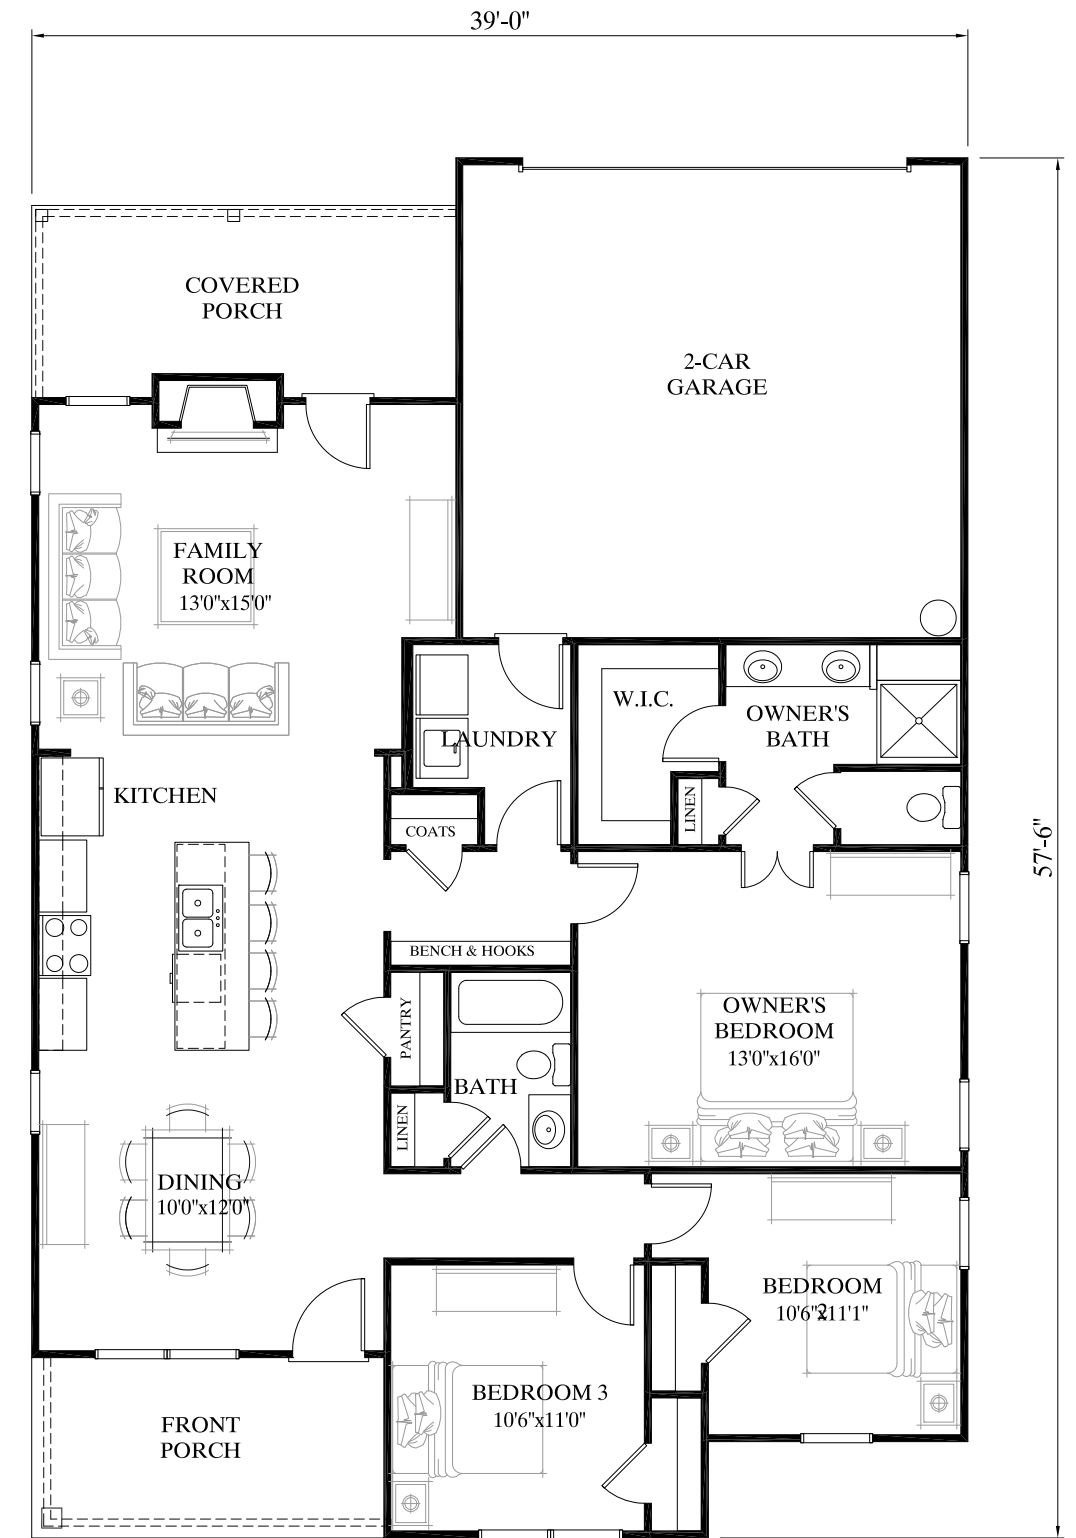

CRAWFORD CREEK
COMMUNITIES

Front Elevation

1st. Floor Plan
1489 SF

REDWOOD