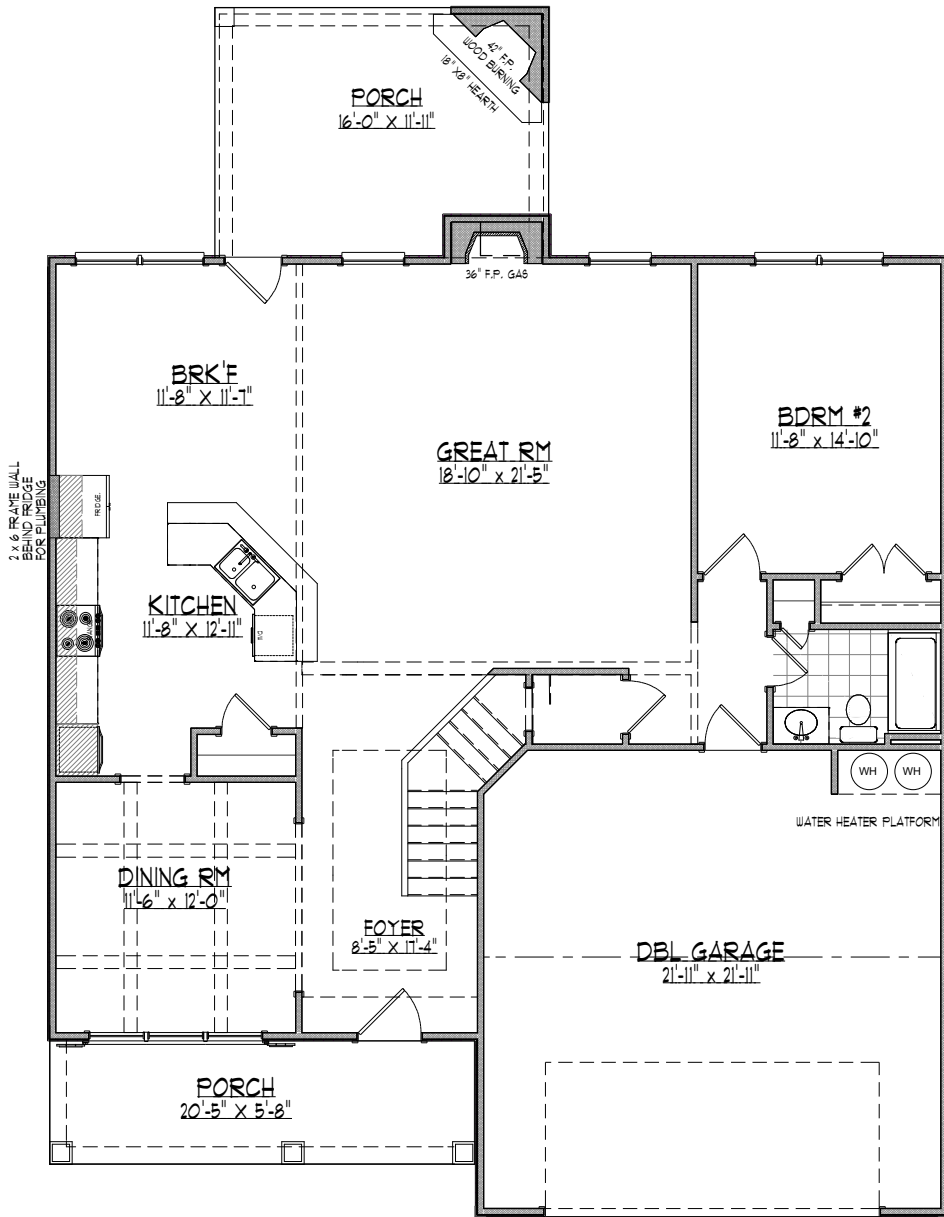

"The Scarlett I"

5 BEDROOMS
3 BATHS

2862 SQFT

Crawford Creek HomeBuilders

CRAWFORD CREEK
HOMEBUILDERS

"The Scarlett I"
FIRST FLOORPLAN

"The Scarlett I"
SECOND FLOORPLAN

All Renderings include some options and all plans are subject to change