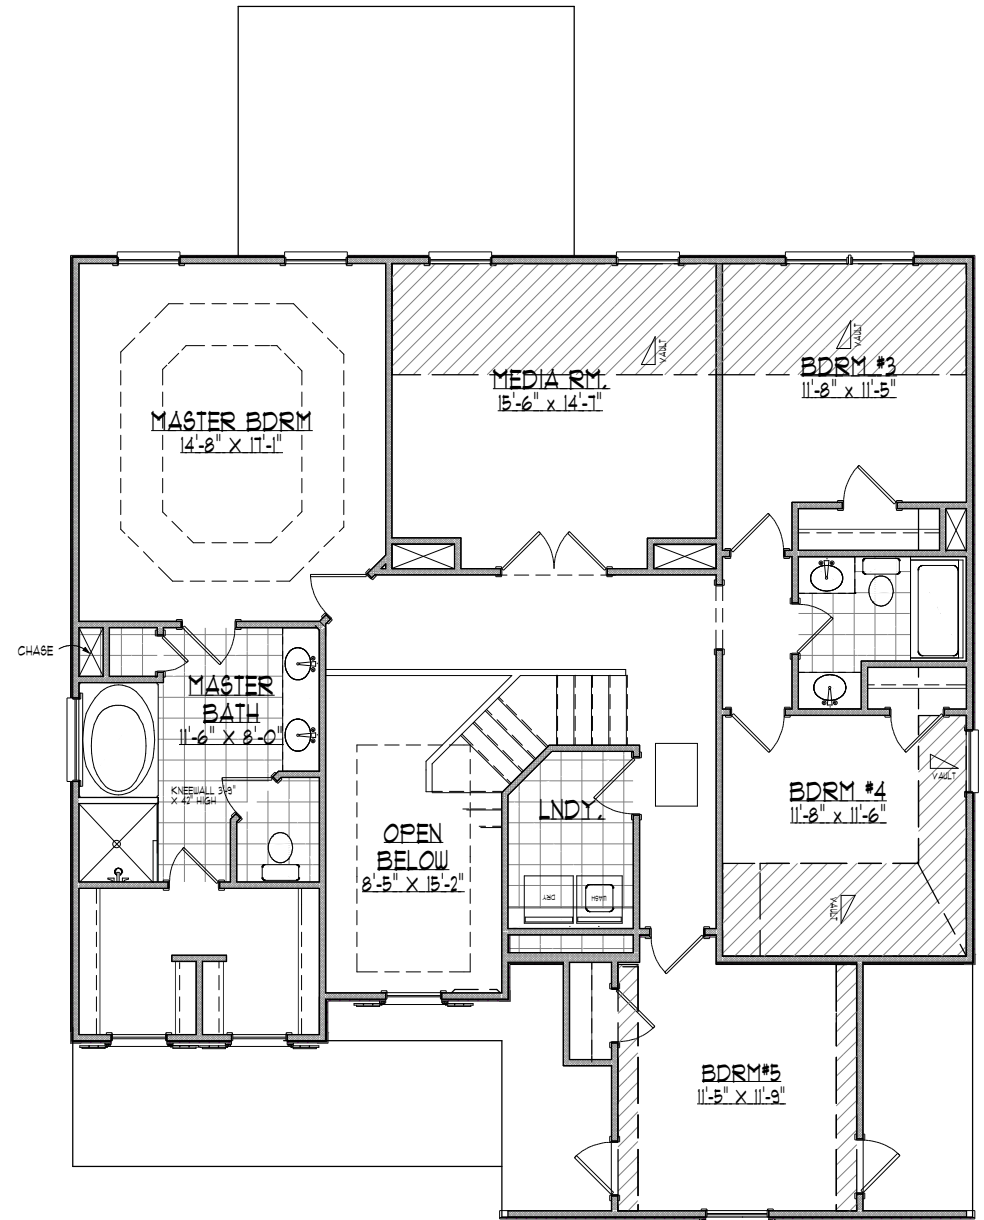

"The Scarlett I"

5 BEDROOMS
3 BATHS

2862 SQFT

Crawford Creek HomeBuilders

CRAWFORD CREEK
HOMEBUILDERS

"The Scarlett I"
FIRST FLOORPLAN

"The Scarlett I"
SECOND FLOORPLAN

All Renderings include some options and all plans are subject to change