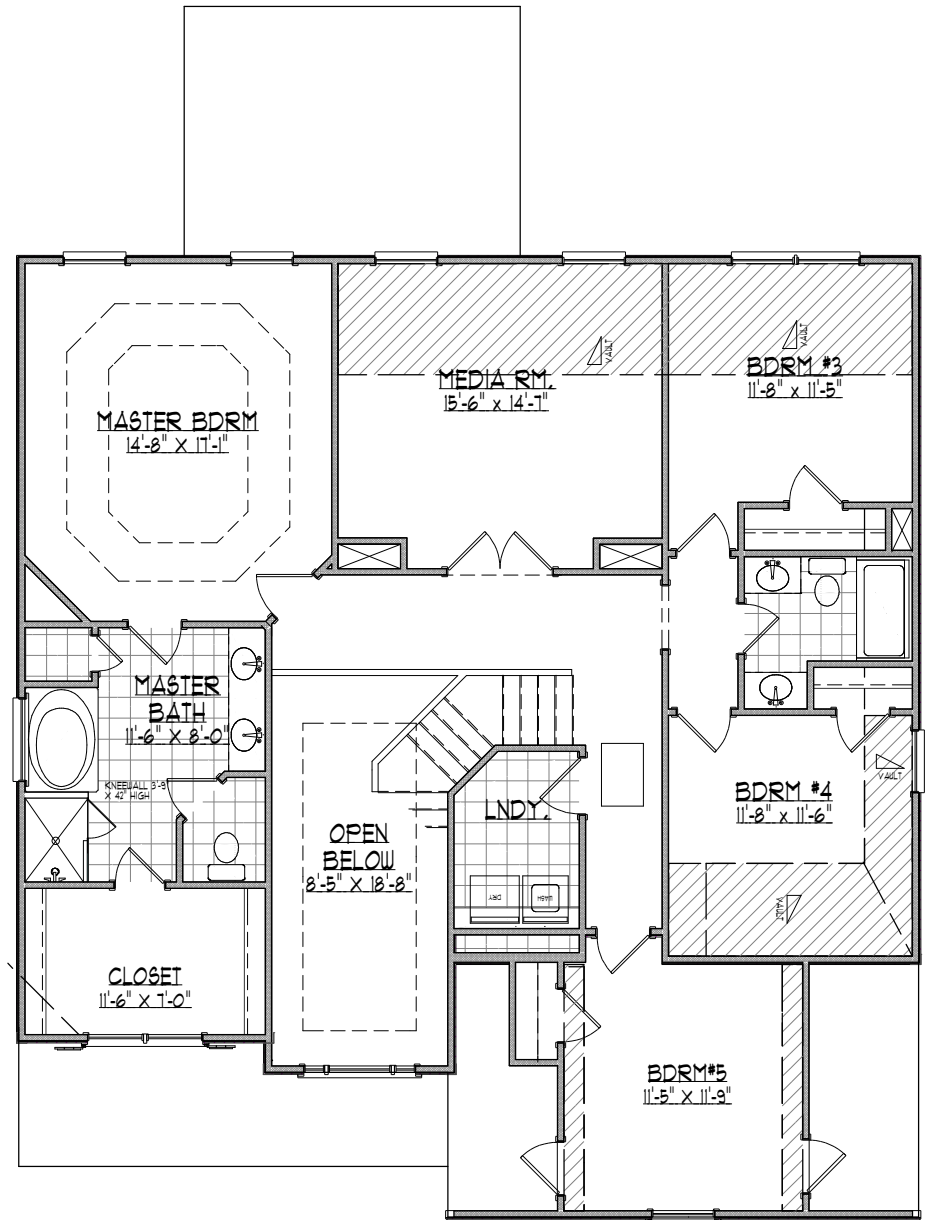

# *"The Scarlett II"*

5 BEDROOMS  
3 BATHS

2877 SQFT

---

*Crawford Creek HomeBuilders*

CRAWFORD CREEK  
HOMEBUILDERS

***"The Scarlett II"***  
FIRST FLOORPLAN

***"The Scarlett II"***  
SECOND FLOORPLAN

*All Renderings include some options and all plans are subject to change*