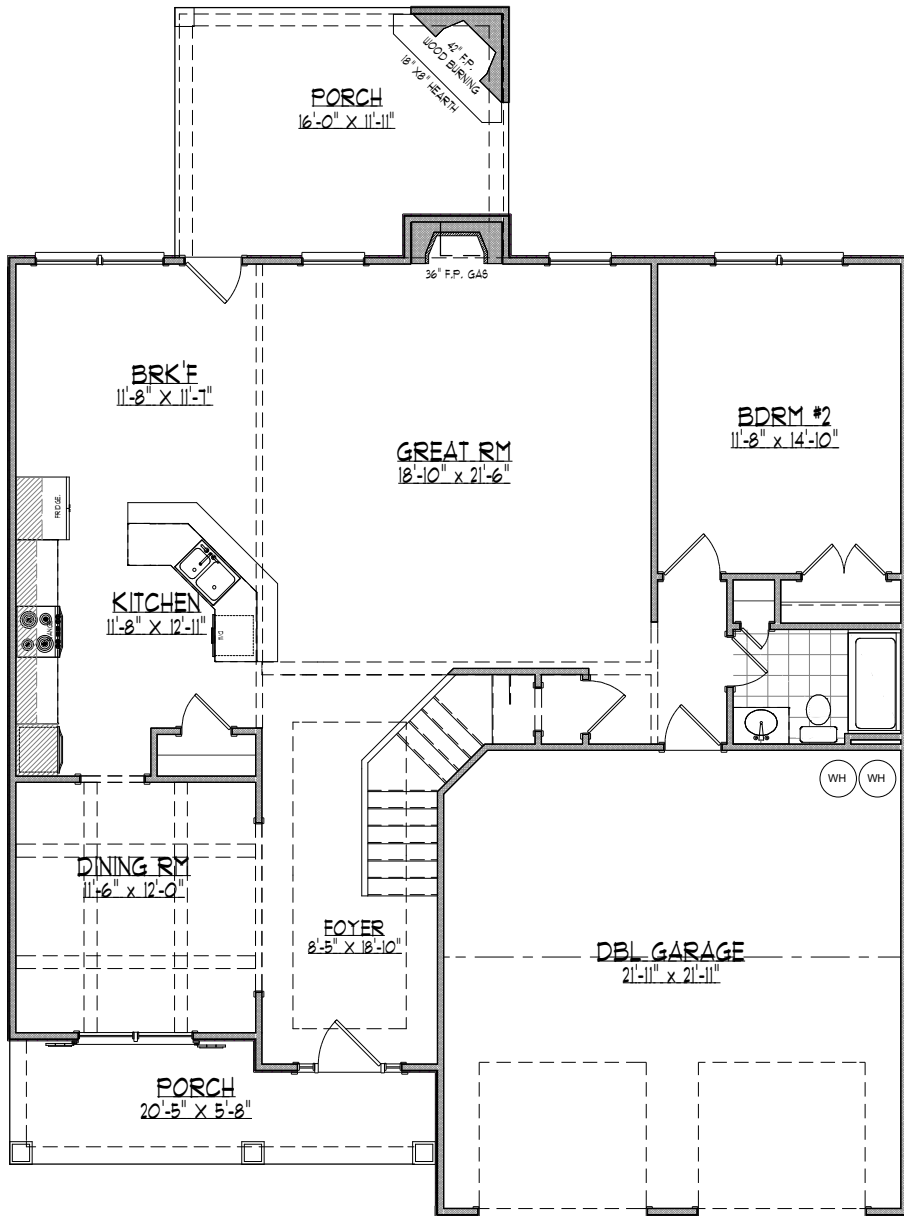

# *"The Scarlett II"*

5 BEDROOMS  
3 BATHS

2877 SQFT

---

*Crawford Creek HomeBuilders*

CRAWFORD CREEK  
HOMEBUILDERS

***"The Scarlett II"***  
FIRST FLOORPLAN

***"The Scarlett II"***  
SECOND FLOORPLAN

*All Renderings include some options and all plans are subject to change*