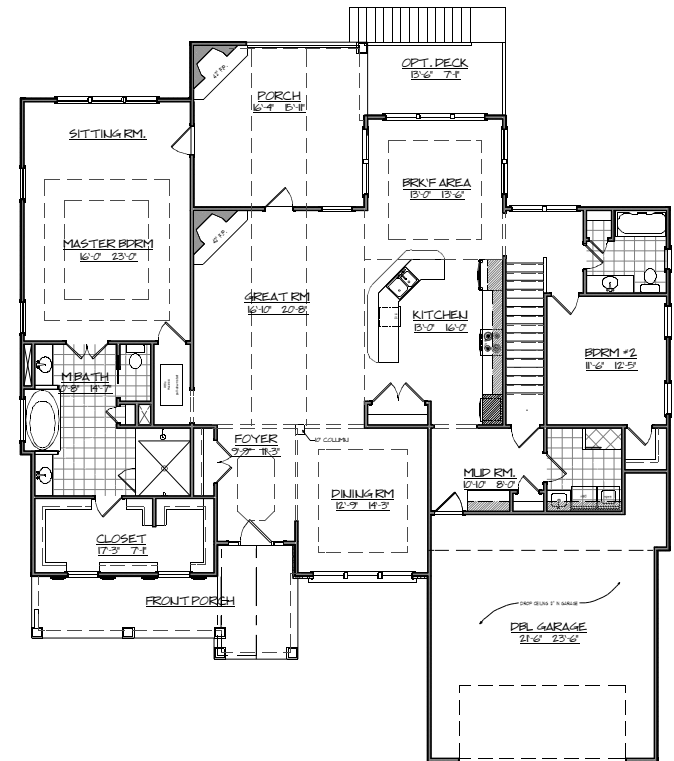

"The Willow"

Master on Main
6 BEDROOMS
4 BATHS

3546 SQFT

Crawford Creek HomeBuilders

**CRAWFORD CREEK
HOMEBUILDERS**

*Optional
5th bath*

"The Willow"
OPTIONAL BASEMENT

"The Willow"
SECOND FLOORPLAN

"The Willow"
FIRST FLOORPLAN

*All Renderings include some options
and all plans are subject to change*