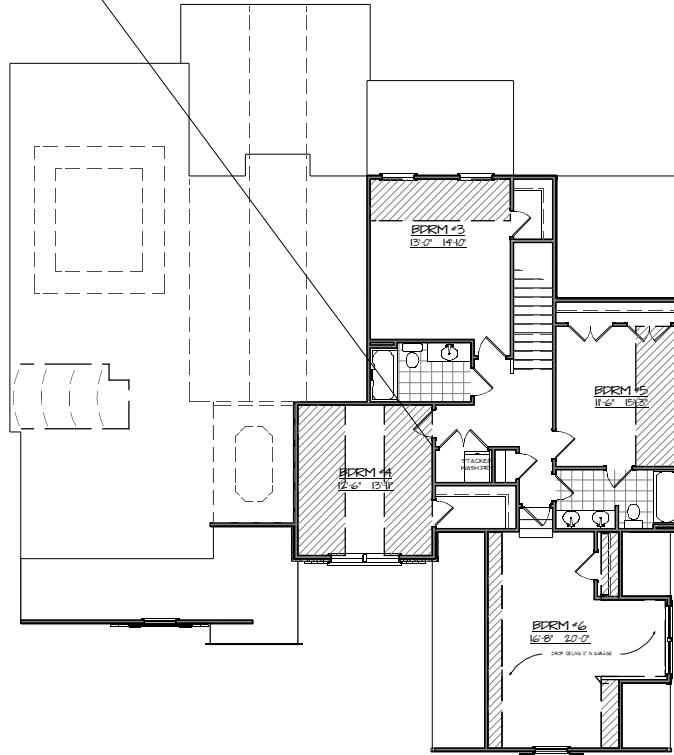

"The Willow"

Master on Main
6 BEDROOMS
4 BATHS

3546 SQFT

Crawford Creek HomeBuilders

**CRAWFORD CREEK
HOMEBUILDERS**

*Optional
5th bath*

"The Willow"
OPTIONAL BASEMENT

"The Willow"
SECOND FLOORPLAN

"The Willow"
FIRST FLOORPLAN

*All Renderings include some options
and all plans are subject to change*