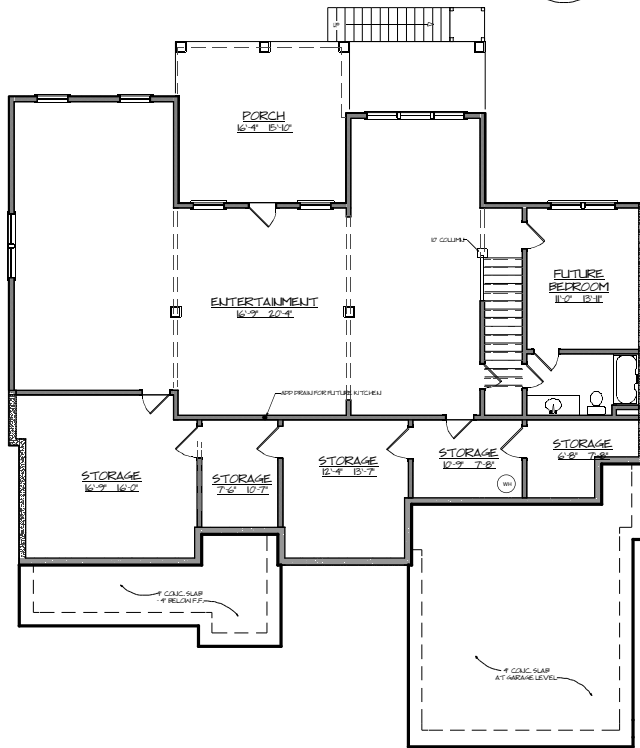

"The Willow"

Master on Main
6 BEDROOMS
4 BATHS

3546 SQFT

Crawford Creek HomeBuilders

**CRAWFORD CREEK
HOMEBUILDERS**

*Optional
5th bath*

"The Willow"
OPTIONAL BASEMENT

"The Willow"
SECOND FLOORPLAN

"The Willow"
FIRST FLOORPLAN

*All Renderings include some options
and all plans are subject to change*