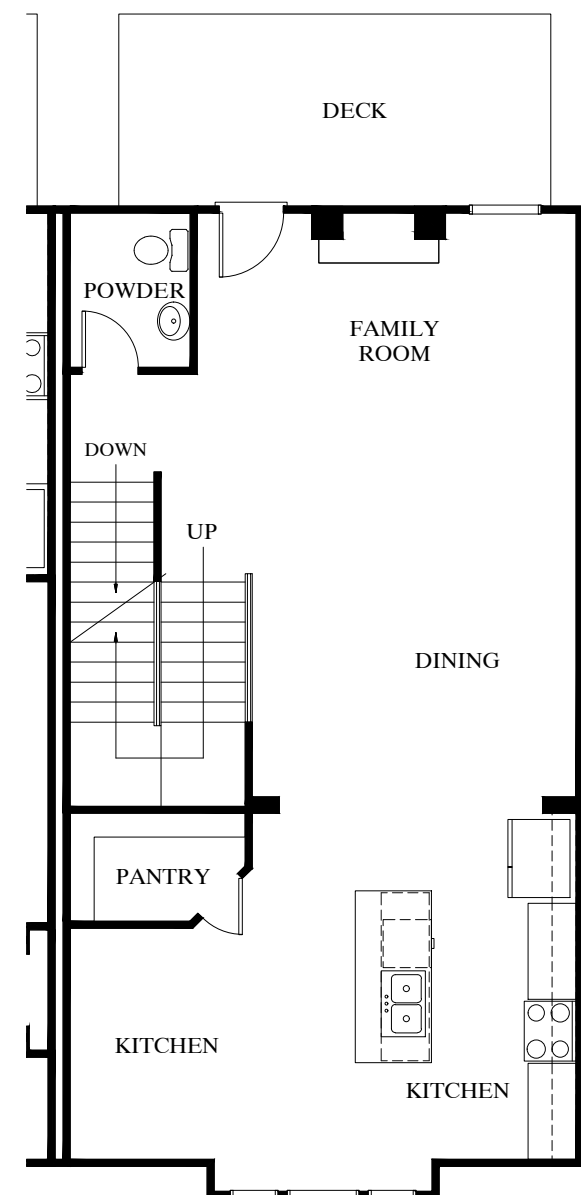

CRAWFORD CREEK
COMMUNITIES

Chelsea

2,148 SF

Opt. 2nd. Floor Plan

2nd. Floor Plan

1st. Floor Plan

Terrace