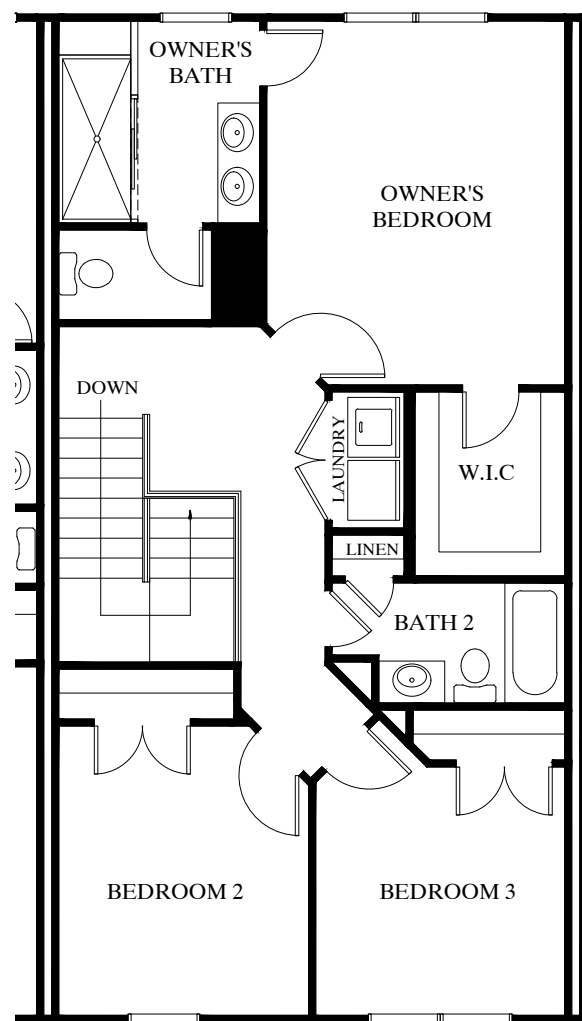

CRAWFORD CREEK
COMMUNITIES

Chelsea

2,148 SF

Opt. 2nd. Floor Plan

2nd. Floor Plan

1st. Floor Plan

Terrace