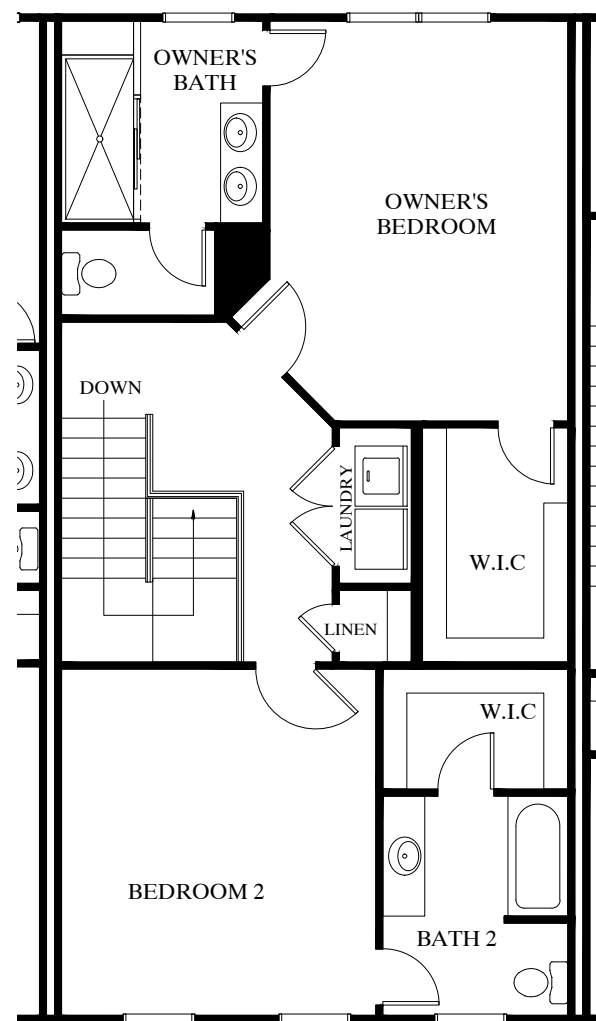

CRAWFORD CREEK
COMMUNITIES

Chelsea

2,148 SF

Opt. 2nd. Floor Plan

2nd. Floor Plan

1st. Floor Plan

Terrace