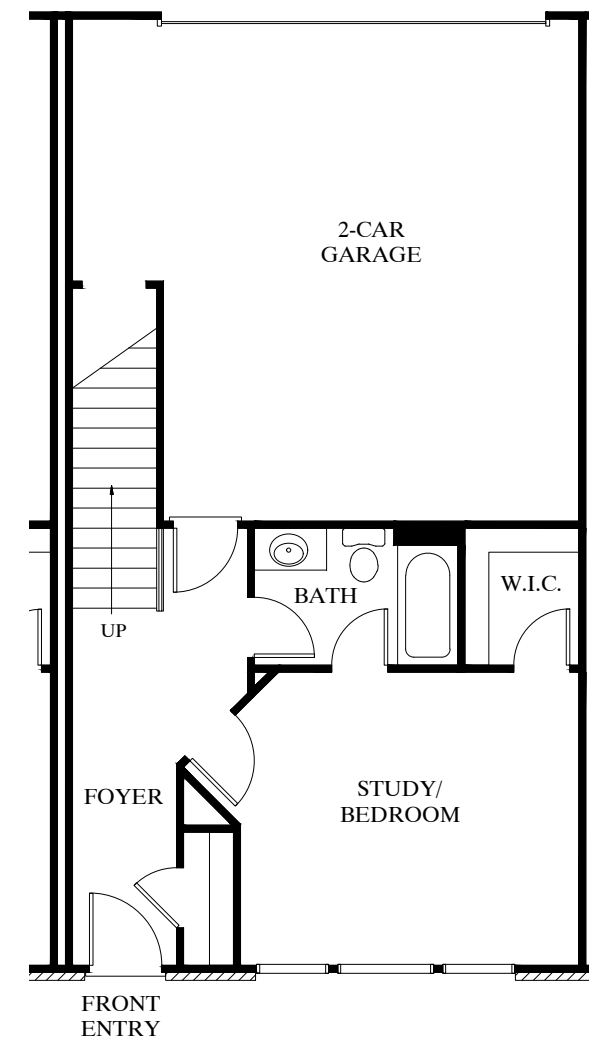

CRAWFORD CREEK
COMMUNITIES

Chelsea

2,148 SF

Opt. 2nd. Floor Plan

2nd. Floor Plan

1st. Floor Plan

Terrace